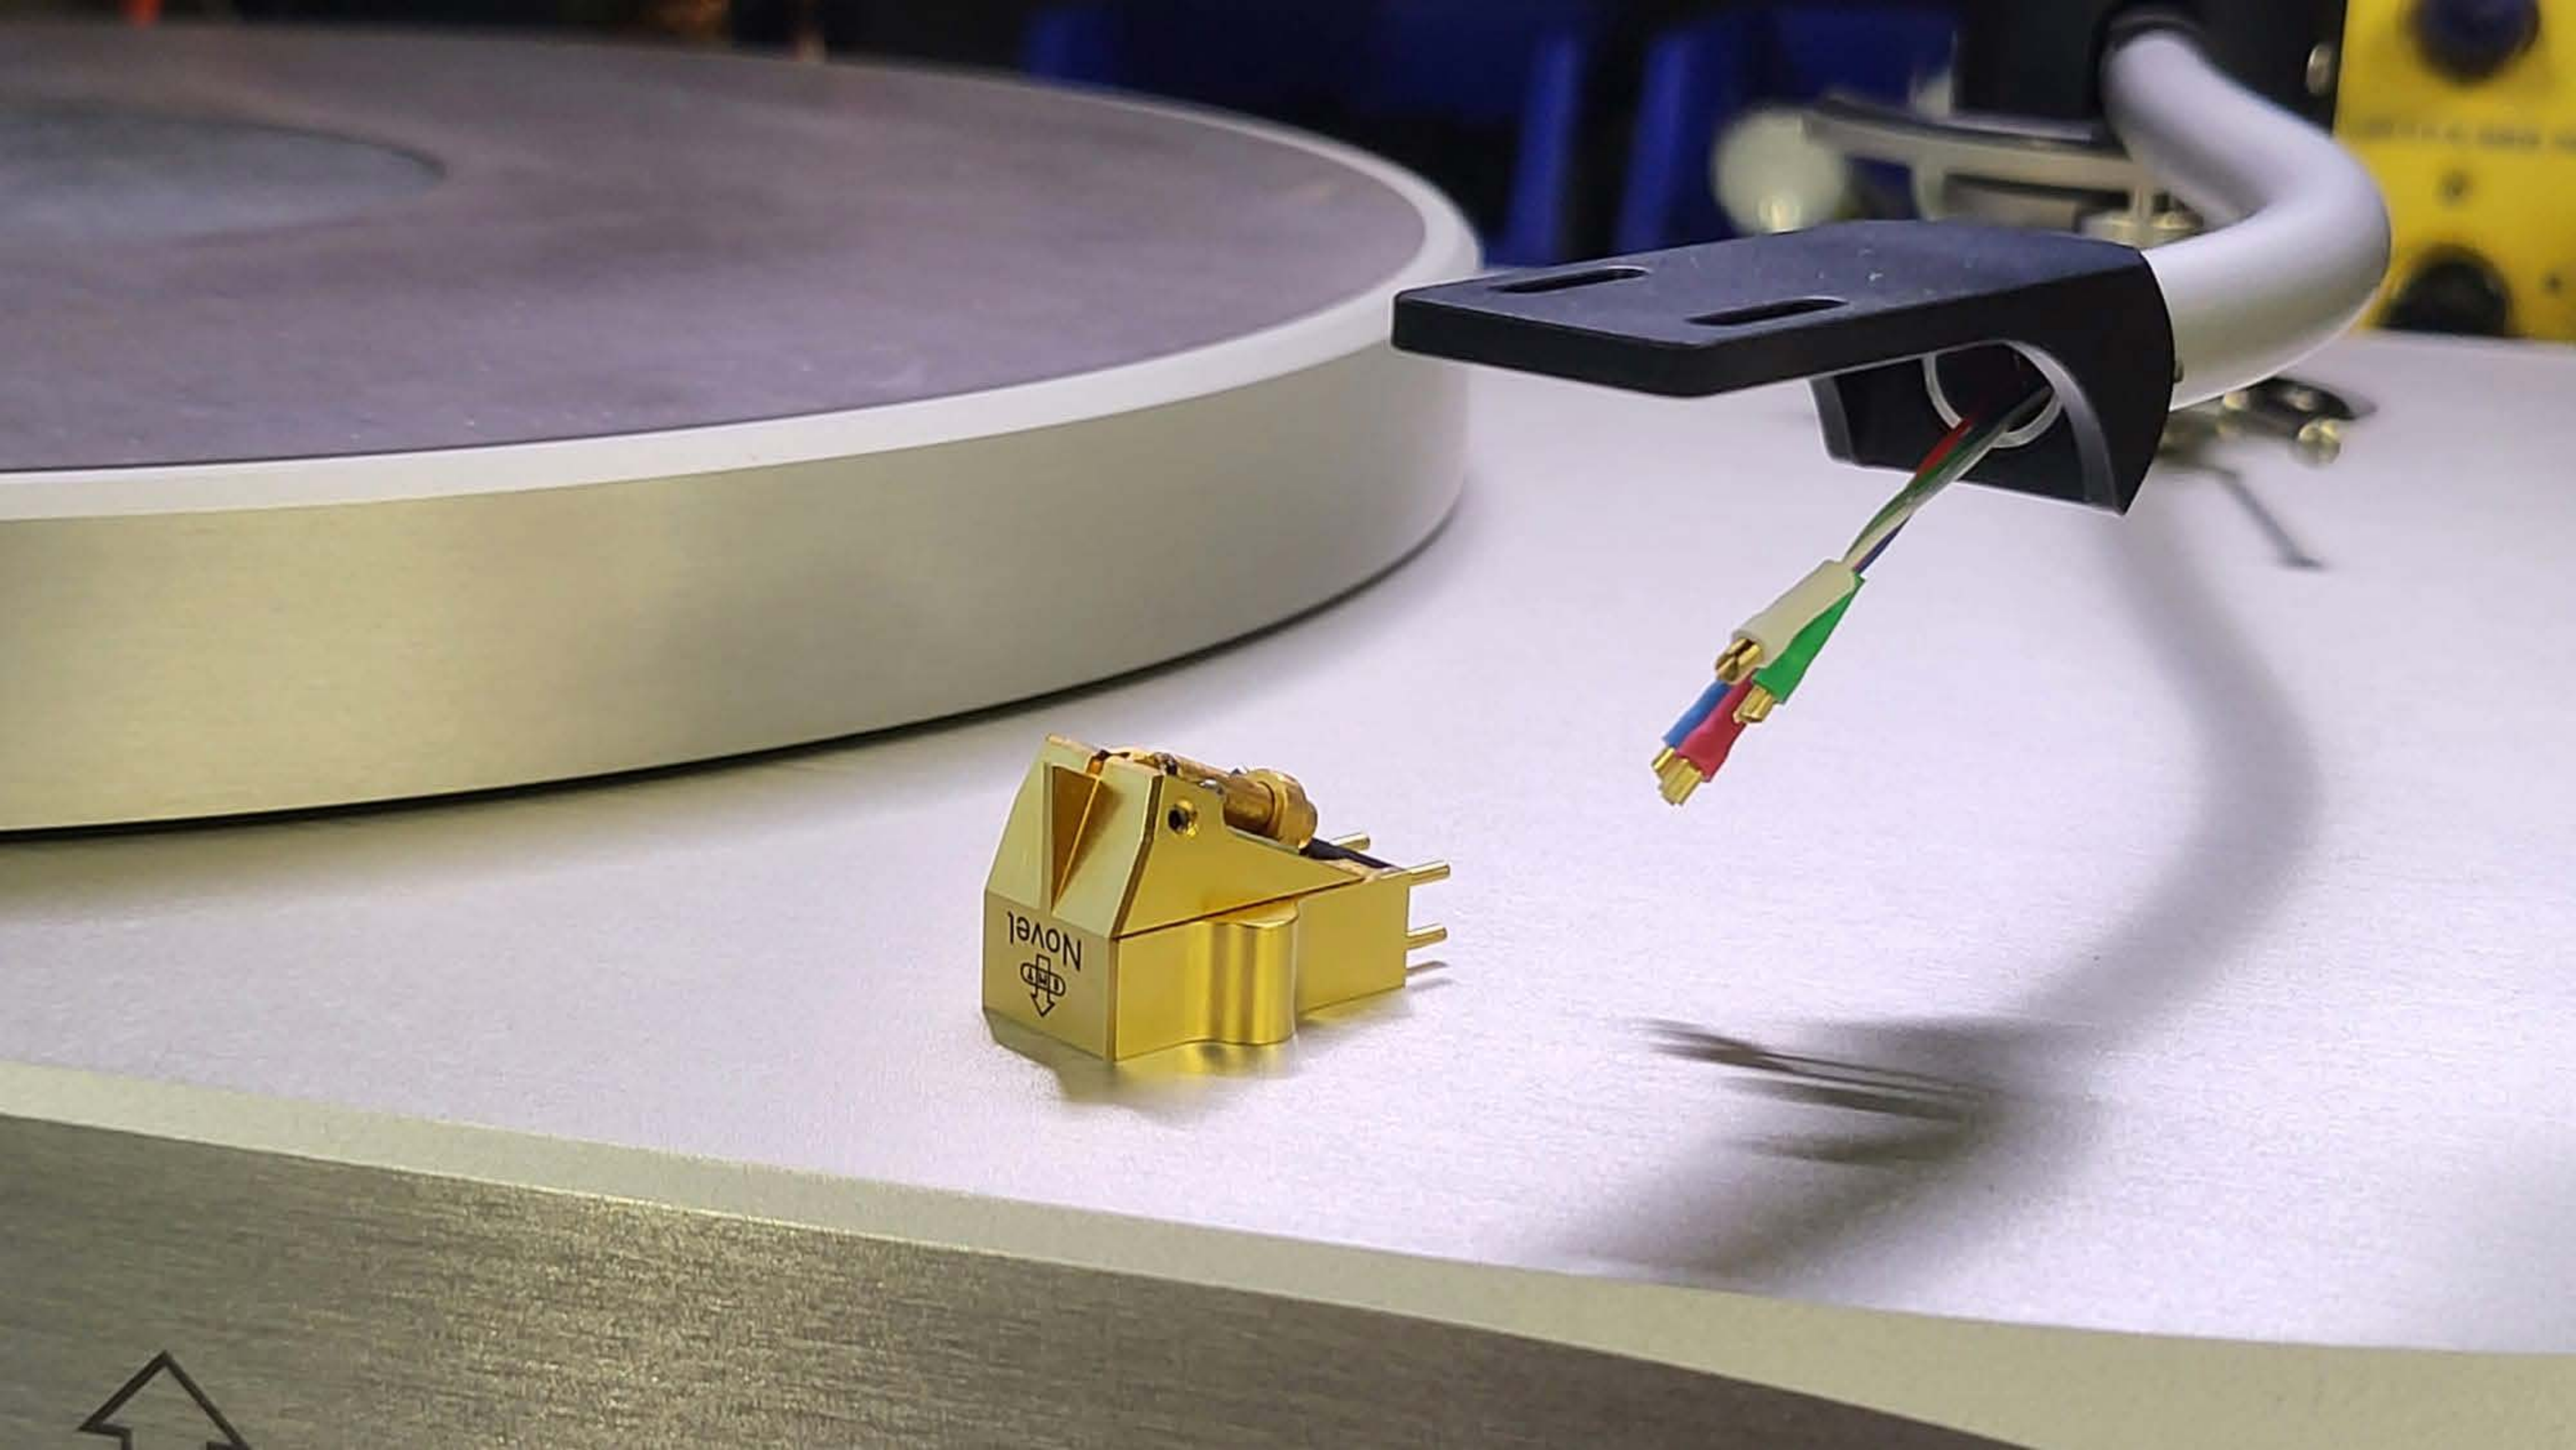

carbon fiber

EMT 928

Heavy Powerd Fraction Turntable

marantz

EMT
Novel

62 - 7mm inner
UNI-DIN UNI-DIN

N&E AUDIO
The Shop of Handcrafted HiFi Gear

199

MODE TARE

EMT

78

45

33 $\frac{1}{3}$

Speed Calibration