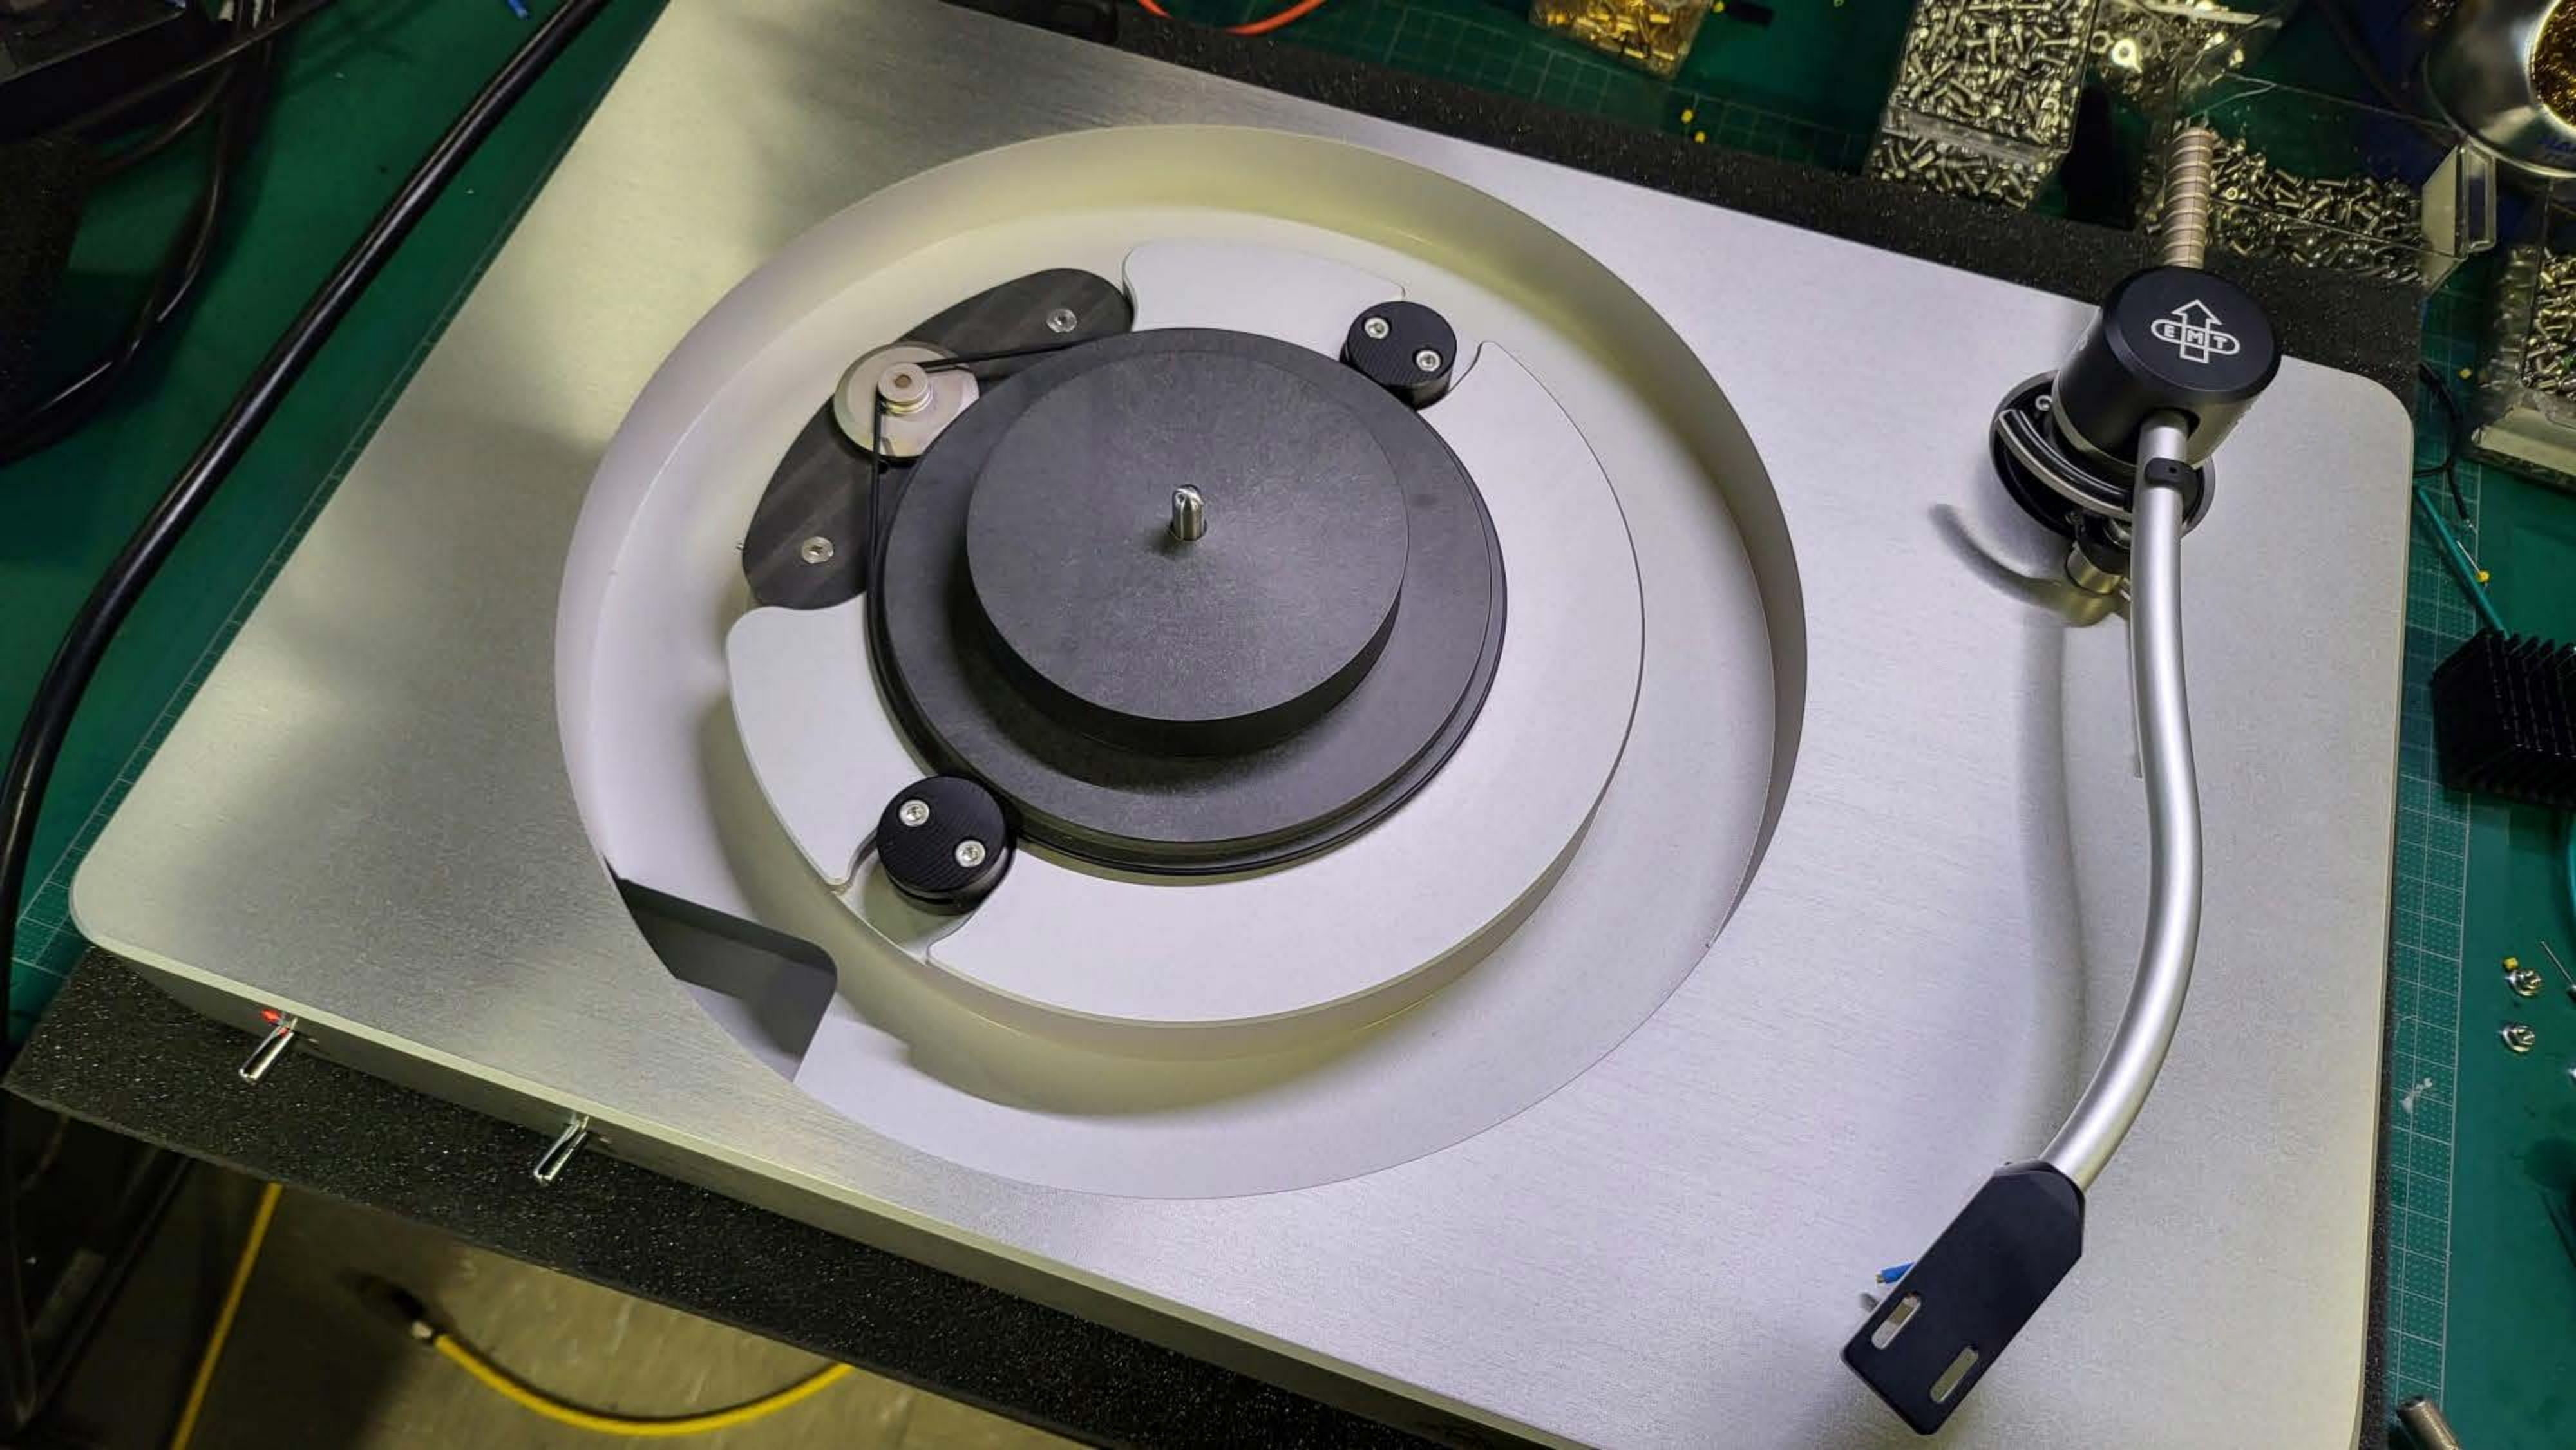

carbon fiber

EMT 928

Heavy Powerd Fraction Turntable

marantz

EMT
Novel

62 - 7mm inner
UNI-DIN UNI-DIN

N&E AUDIO
The Shop of Handcrafted HiFi Gear

199

MODE TARE

EMT

78

45

33 $\frac{1}{3}$

Speed Calibration