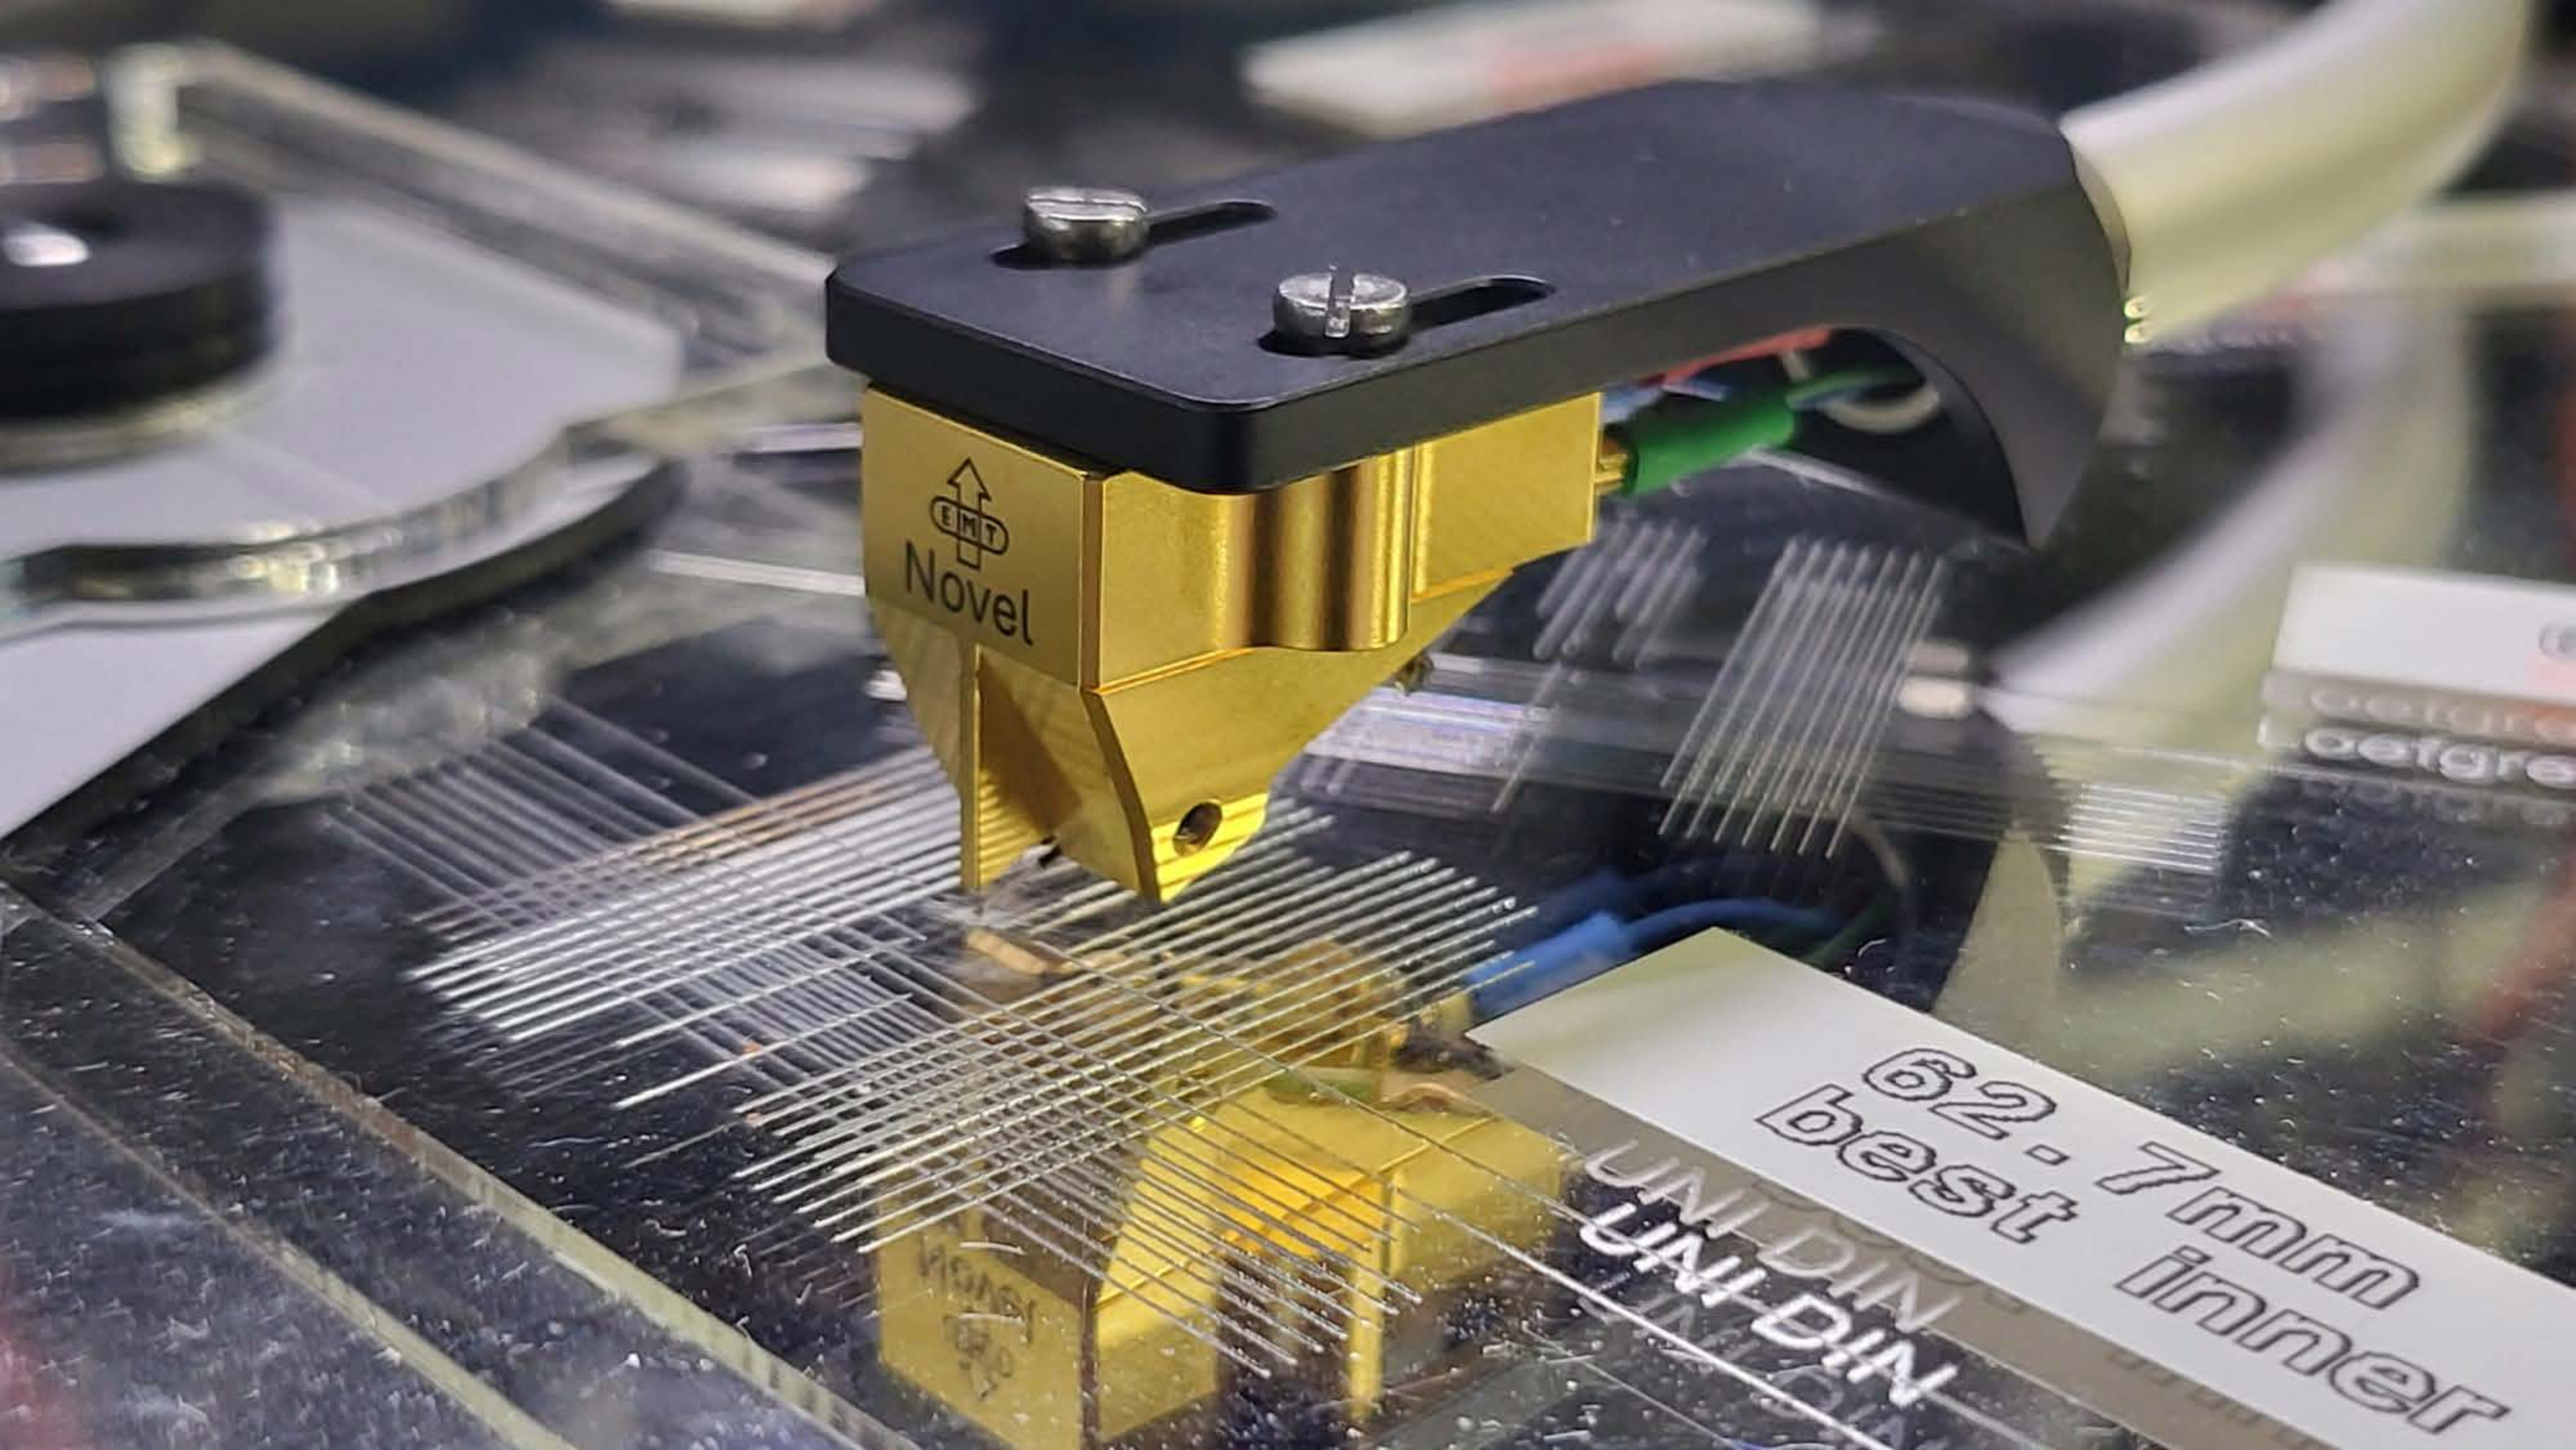

carbon fiber

EMT 928

Heavy Powerd Fraction Turntable

marantz

EMT
Novel

62 - 7mm inner
UNI-DIN UNI-DIN

N&E AUDIO
The Shop of Handcrafted HiFi Gear

199

MODE TARE

EMT

78

45

33 $\frac{1}{3}$

Speed Calibration