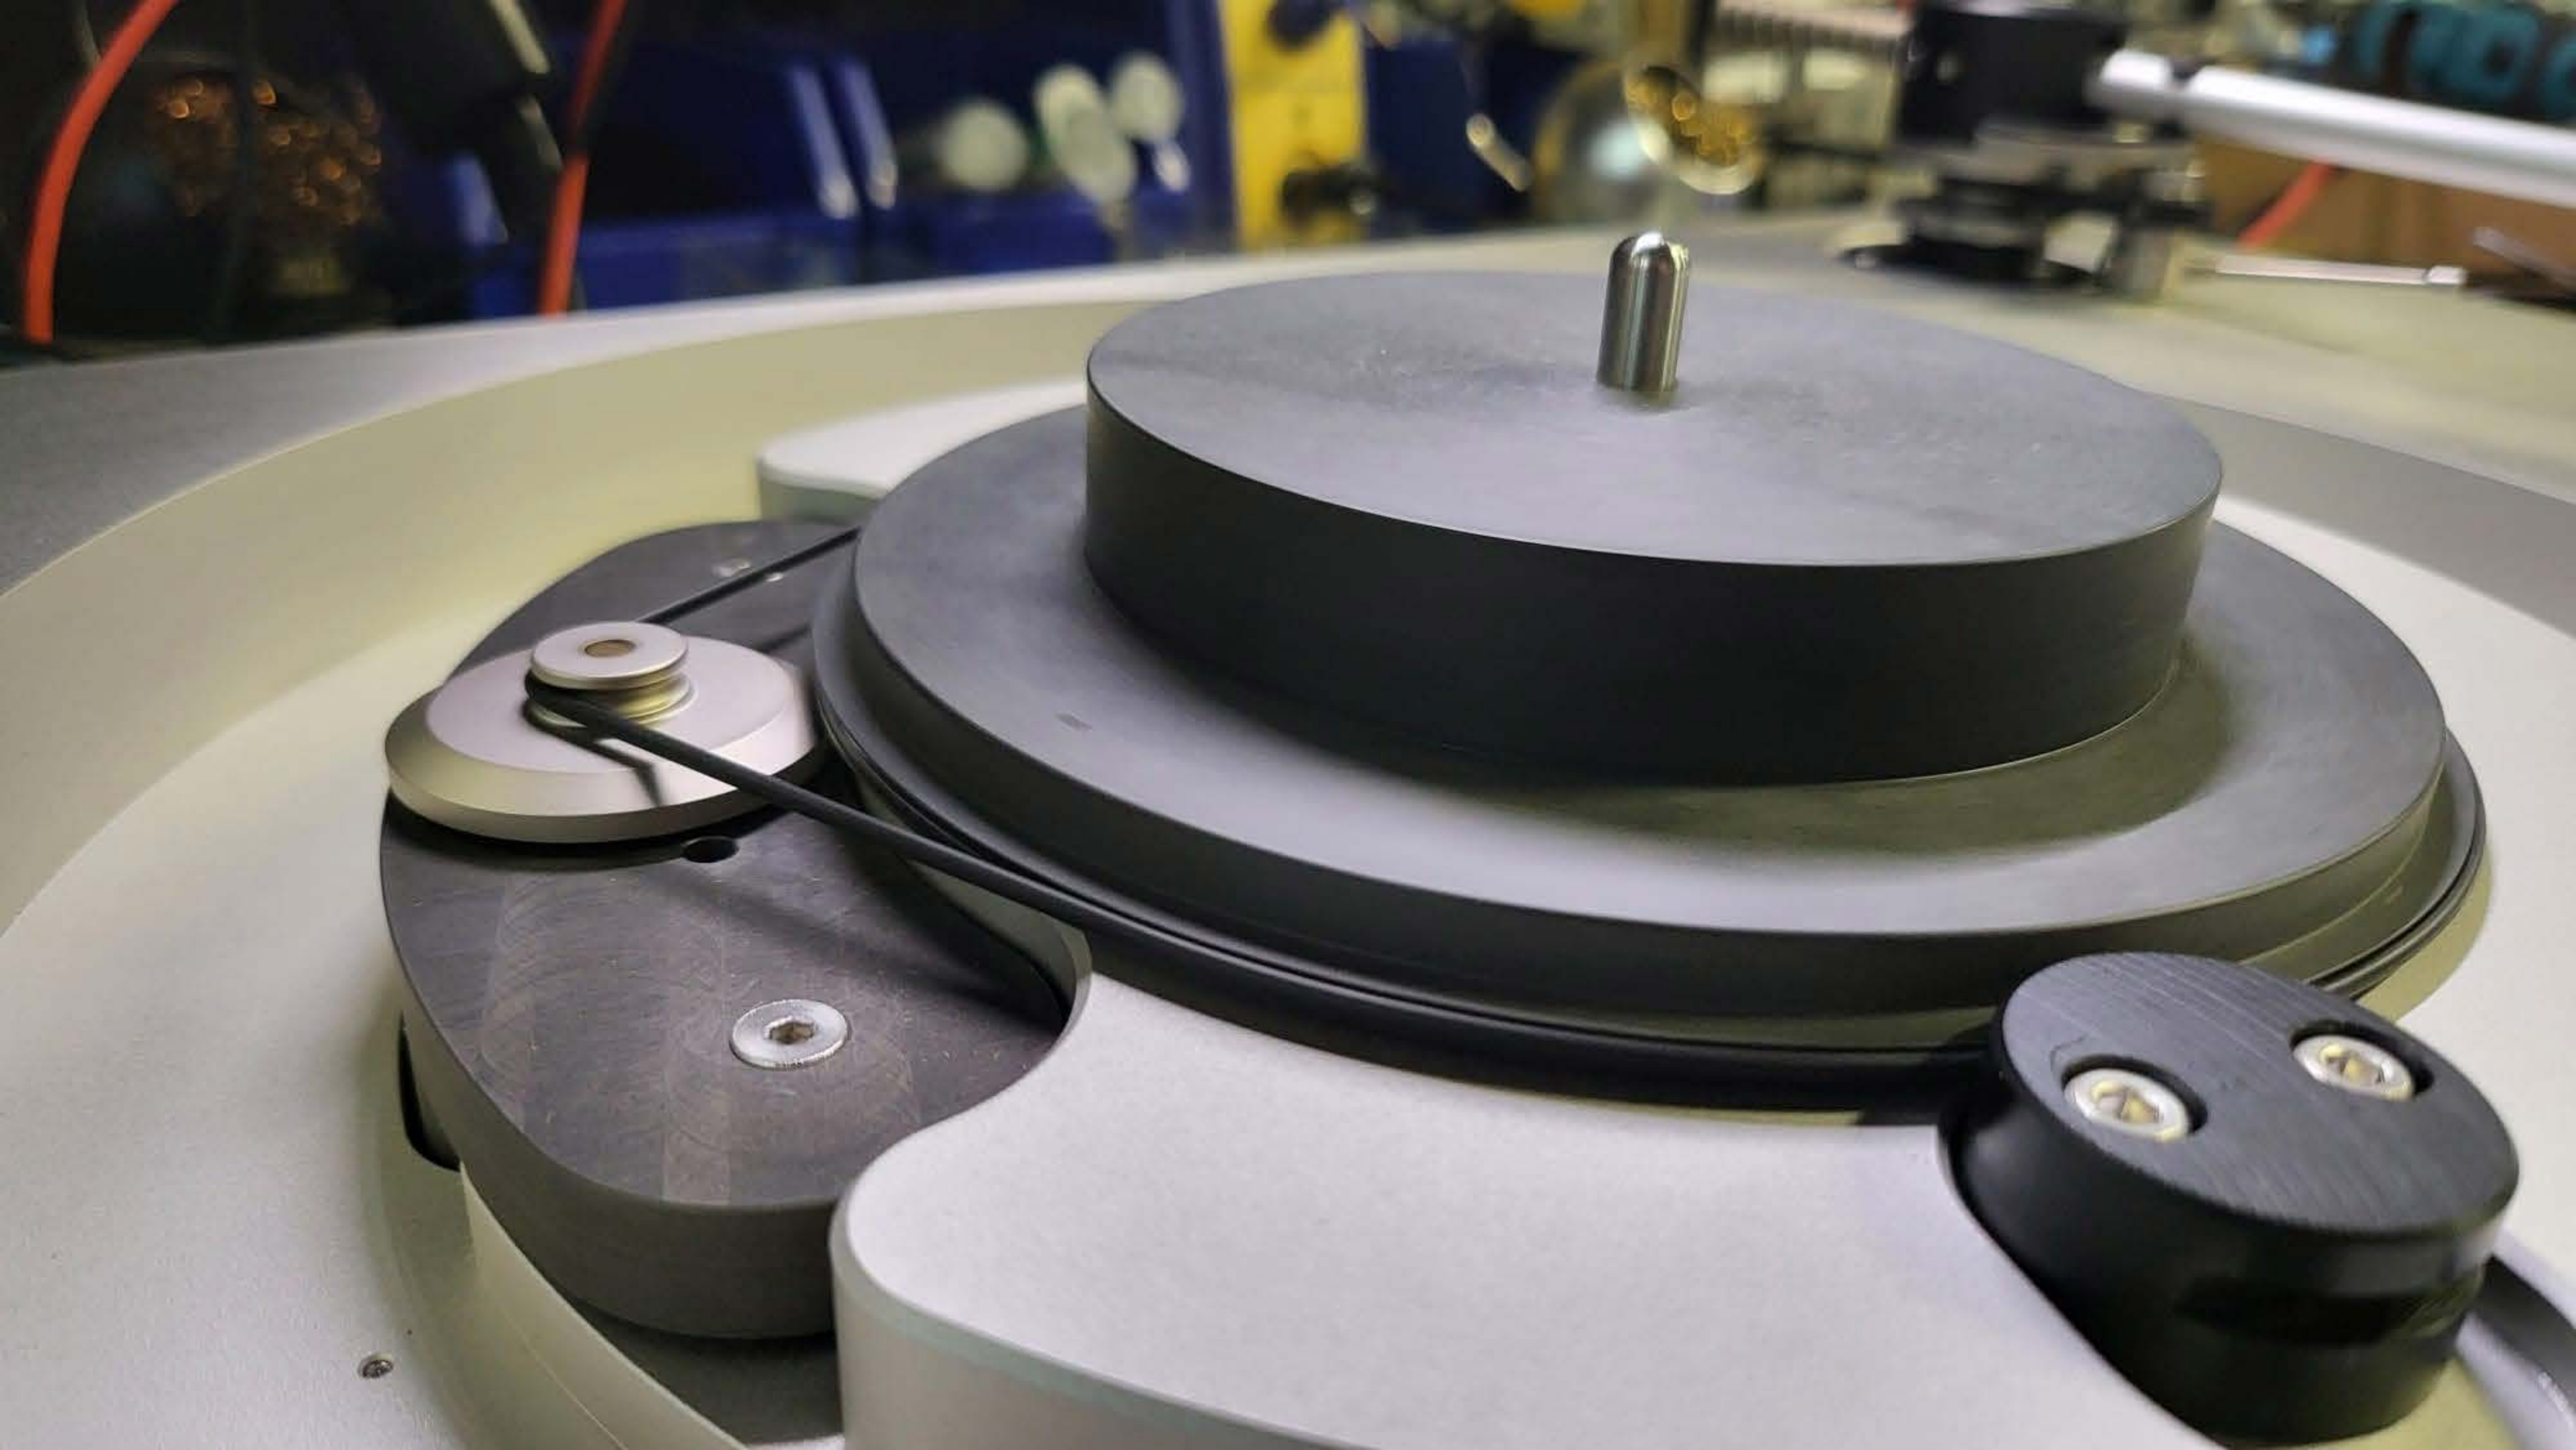

carbon fiber

EMT 928

Heavy Powerd Fraction Turntable

marantz

EMT
Novel

62 - 7mm inner
UNI-DIN UNI-DIN

N&E AUDIO
The Shop of Handcrafted HiFi Gear

199

MODE TARE

EMT

78

45

33 $\frac{1}{3}$

Speed Calibration